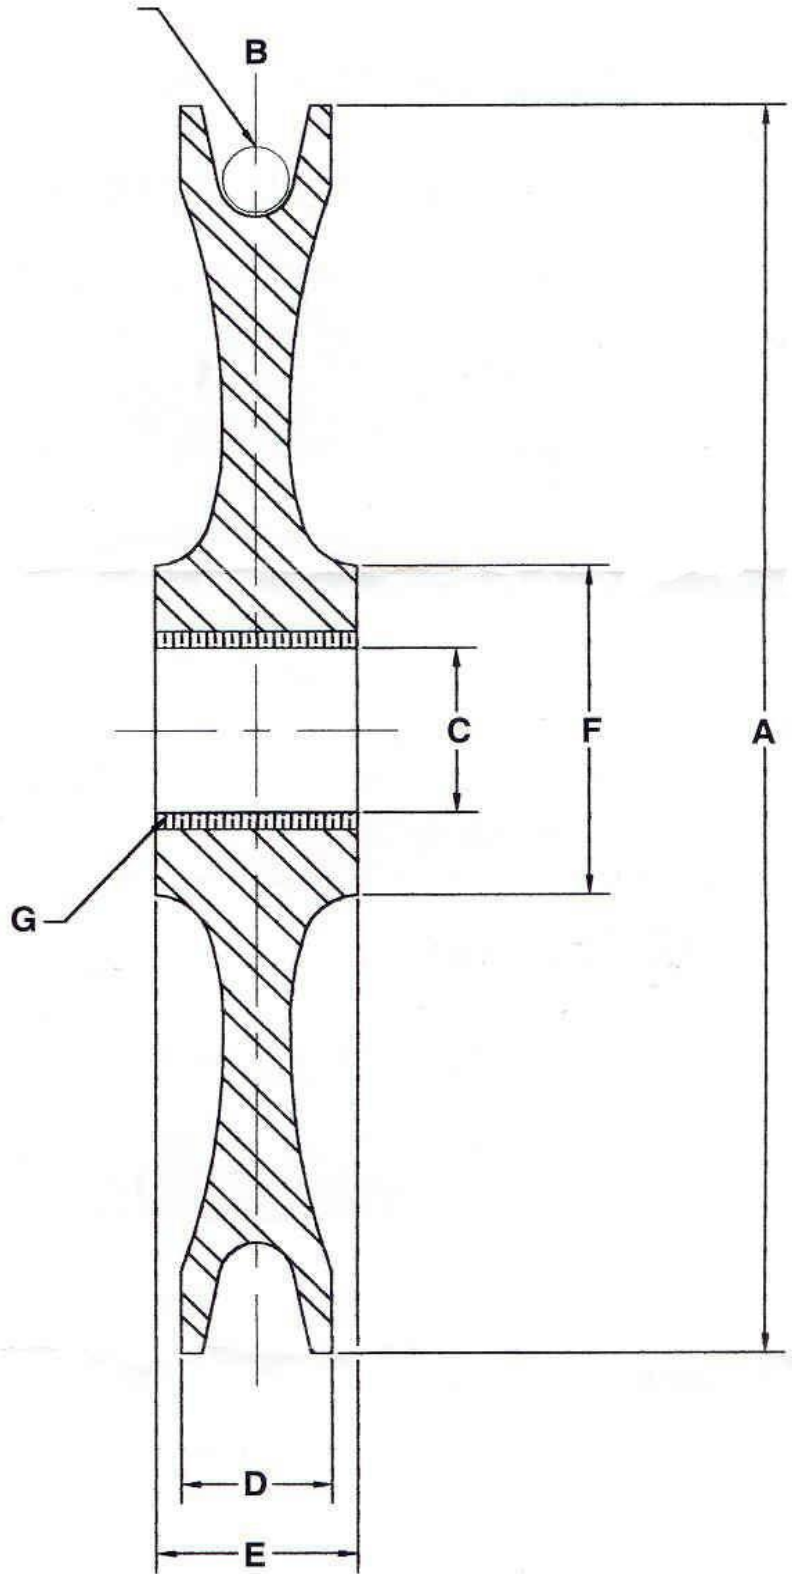

A	
OUTSIDE DIAMETER	
B	
ROPE DIAMETER	
C	
BORE	
D	
RIM WIDTH	
E	
HUB WIDTH	
F	
HUB DIAMETER	
G	
BRONZE, BUSHING, BEARING OR FINISHED BORE	
H	
QUANTITY	

COMPANY
CONTACT:
PHONE #
FAX #

VOLUNTEER
WIRE ROPE & SUPPLY CO.
2716 JOHN DEERE DRIVE
KNOXVILLE, TN 37917
(865)546-8613 FAX (865)522-6619
www.volwire.com