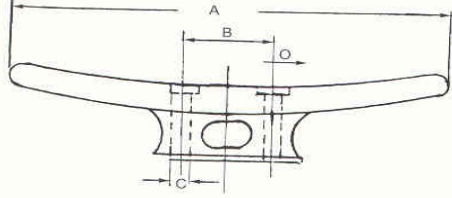

DECK CLEATS

LIGHT DUTY MALLEABLE CLEAT HOT DIPPED GALVANIZED

SIZE	DIMENSIONS			BOLT	WEIGHT	UNIT	STOCK NUMBER
	A	B	C				
3 1/2"	3.50"	0.83"	0.22"	#10	0.13 LBS	EA	655503
4"	4.00"	0.91"	0.26"	#12	0.22 LBS	EA	655504
5"	5.00"	1.08"	0.26"	#12	0.33 LBS	EA	655505
6"	5.88"	1.25"	0.31"	1/4"	0.38 LBS	EA	655506
8"	8.00"	1.63"	0.38"	5/16"	1.00 LBS	EA	655508
10"	10.25"	2.38"	0.44"	3/8"	2.00 LBS	EA	655510
12"	12.25"	3.83"	0.44"	3/8"	3.60 LBS	EA	655512
14"	14.31"	4.25"	0.57"	1/2"	5.88 LBS	EA	655514
18"	18.00"	5.38"	0.69"	5/8"	11.00 LBS	EA	655518

HEAVY DUTY MALLEABLE CLEAT HOT DIPPED GALVANIZED

SIZE	DIMENSIONS			BOLT	WEIGHT	UNIT	STOCK NUMBER
	A	B	C				
8"	8.63"	2.00"	0.56"	1/2"	3.25 LBS	EA	655558
10"	10.00"	2.44"	0.56"	1/2"	5.50 LBS	EA	655560
12"	12.00"	3.38"	0.75"	5/8"	10.00 LBS	EA	655562
18"	18.13"	3.88"	0.75"	5/8"	20.50 LBS	EA	655568