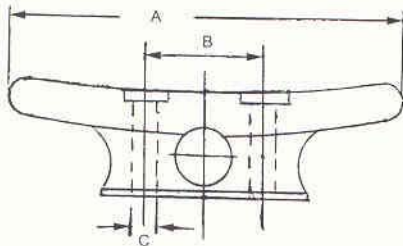

DECK CLEATS

LIGHT DUTY MALLEABLE CLEAT HOT DIPPED GALVANIZED

SIZE	DIMENSIONS			BOLT	WEIGHT	UNIT	STOCK NUMBER
	A	B	C				
3 1/2"	3.50"	0.83"	0.22"	#10	0.13 LBS	EA	655503
4"	4.00"	0.91"	0.26"	#12	0.22 LBS	EA	655504
5"	5.00"	1.08"	0.26"	#12	0.33 LBS	EA	655505
6"	5.88"	1.25"	0.31"	1/4"	0.38 LBS	EA	655506
8"	8.00"	1.63"	0.38"	5/16"	1.00 LBS	EA	655508
10"	10.25"	2.38"	0.44"	3/8"	2.00 LBS	EA	655510
12"	12.25"	3.83"	0.44"	3/8"	3.60 LBS	EA	655512
14"	14.31"	4.25"	0.57"	1/2"	5.88 LBS	EA	655514
18"	18.00"	5.38"	0.69"	5/8"	11.00 LBS	EA	655518

HEAVY DUTY MALLEABLE CLEAT HOT DIPPED GALVANIZED

SIZE	DIMENSIONS			BOLT	WEIGHT	UNIT	STOCK NUMBER
	A	B	C				
8"	8.63"	2.00"	0.56"	1/2"	3.25 LBS	EA	655558
10"	10.00"	2.44"	0.56"	1/2"	5.50 LBS	EA	655560
12"	12.00"	3.38"	0.75"	5/8"	10.00 LBS	EA	655562
18"	18.13"	3.88"	0.75"	5/8"	20.50 LBS	EA	655568