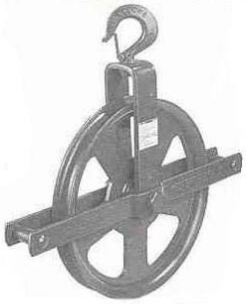

BLOCKS

GIN WHEEL BLOCK

SIZE	DESCRIPTION	WEIGHT	UNIT	WORKING LOAD LIMIT	STOCK NO.
12"	GIN WHEEL BLOCK	14.0 LBS	EA	1000 LBS	112806
12"	REPLACEMENT WHEEL	7.62 LBS	EA	N/A	112806.1

HAY FORK PULLEY

SIZE	MODEL NO.	WEIGHT	UNIT	WIRE SIZE	WORKING LOAD LIMIT	STOCK NO.
4 1/2"	VM4	6.00 LBS	EA	1 1/2 MANILA	1 TON	117905
4 1/2"	VW4	6.00 LBS	EA	1/2" WIRE	1 TON	117906
6"	VW6	11.00 LBS	EA	5/8" WIRE	2 TON	117907