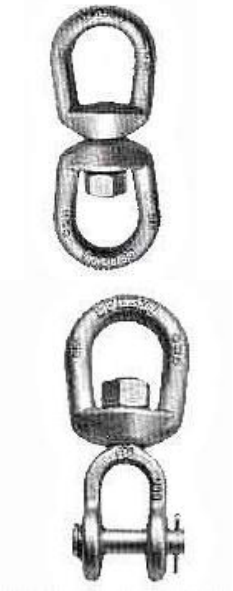

SWIVELS

REGULAR SWIVEL

SIZE	TYPE	WEIGHT	UNIT	WORKING LOAD LIMIT	STOCK NO.
1/4"	JAW END	0.21 LBS	EA	850 LBS	802008
1/4"	EYE & EYE	0.21 LBS	EA	850 LBS	801508
5/16"	JAW END	0.34 LBS	EA	1,250 LBS	802010
5/16"	EYE & EYE	0.39 LBS	EA	1,250 LBS	801510
3/8"	JAW END	0.66 LBS	EA	2,250 LBS	802012
3/8"	EYE & EYE	0.71 LBS	EA	2,250 LBS	801512
1/2"	JAW END	1.34 LBS	EA	3,600 LBS	802016
1/2"	EYE & EYE	1.32 LBS	EA	3,600 LBS	801516
5/8"	JAW END	2.48 LBS	EA	5,200 LBS	802020
5/8"	EYE & EYE	2.49 LBS	EA	5,200 LBS	801520
3/4"	JAW END	3.88 LBS	EA	7,200 LBS	802024
3/4"	EYE & EYE	4.02 LBS	EA	7,200 LBS	801524
7/8"	EYE & EYE	6.25 LBS	EA	10,000 LBS	801528
1"	JAW END	9.84 LBS	EA	12,500 LBS	802032
1 1/4"	EYE & EYE	16.37 LBS	EA	18,000 LBS	801540
1 1/4"	JAW END	15.75 LBS	EA	18,000 LBS	802040
1 1/2"	EYE & EYE	45.79 LBS	EA	45,200 LBS	801548
1 1/2"	JAW END	54.375 LBS	EA	45,200 LBS	802048

CHAIN SWIVEL

SIZE	WEIGHT	UNT	WORKING LOAD LIMIT	STOCK NO.
1/4"	0.13 LBS	EA	850 LBS	801008
5/16"	0.25 LBS	EA	1,250 LBS	801010

WARNING

To prevent the possibility of serious bodily injury:
 • DO NOT EXCEED the working load limits