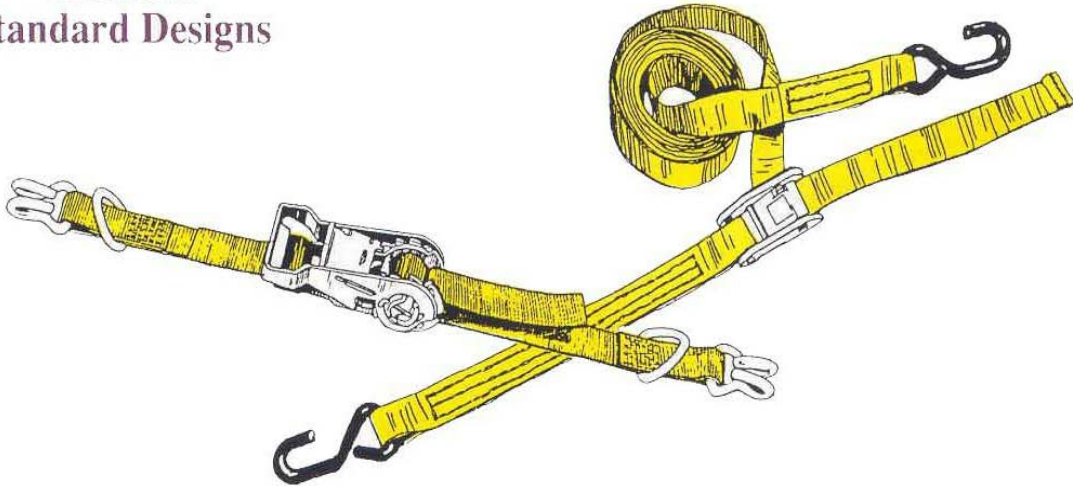

SPECIAL APPLICATION

Need a special size or design?
We can make it to your exact specifications.

Assorted
Standard Designs

Axle Strap

Car Tie-Down

with snap hooks

FOR CARGO RESTRAINT APPLICATION ONLY.