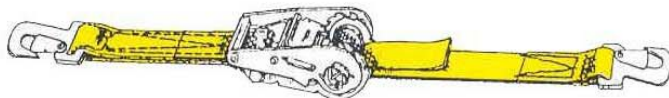

SPECIAL APPLICATION

Need a special size or design?
We can make it to your exact specifications.

Assorted
Standard Designs

Axle Strap

Car Tie-Down

with snap hooks

FOR CARGO RESTRAINT APPLICATION ONLY.